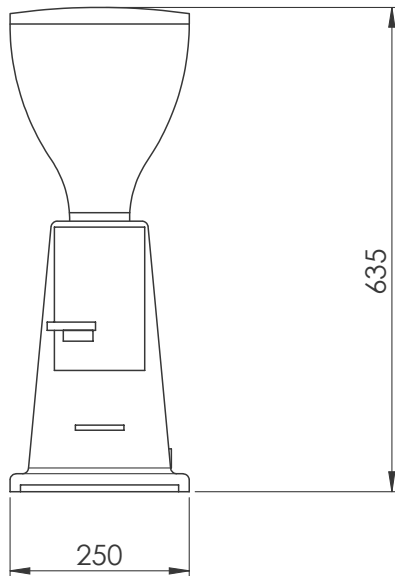

Front

Electric

Supply voltage:

602544 (GRND700) 230 V/1N ph/50/60 Hz

Electrical power max.:

0.8 kW

Plug type:

CE-SCHUKO

Key Information:

External dimensions, Width: 250 mm

External dimensions, Depth: 360 mm

External dimensions, Height: 635 mm

Net weight: 15.5 kg

Shipping weight: 18 kg

Shipping height: 880 mm

Shipping width: 440 mm

Shipping depth: 510 mm

Shipping volume: 0.2 m³