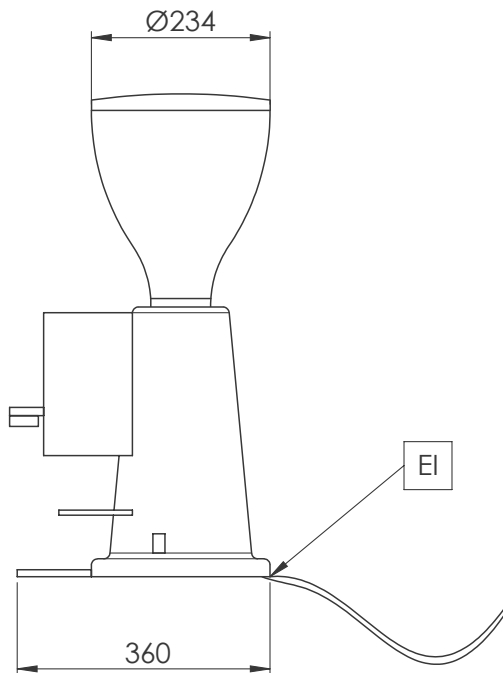

Side

Electric

Supply voltage:

602544 (GRND700) 230 V/1N ph/50/60 Hz

Electrical power max.:

0.8 kW

Plug type:

CE-SCHUKO

Key Information:

External dimensions, Width: 250 mm

External dimensions, Depth: 360 mm

External dimensions, Height: 635 mm

Net weight: 15.5 kg

Shipping weight: 18 kg

Shipping height: 880 mm

Shipping width: 440 mm

Shipping depth: 510 mm

Shipping volume: 0.2 m³